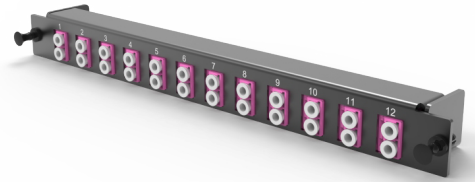

## A2 - Adapter plate OM4

### A2 - Adapter plate 12 x LC-Duplex adapters (heather violet), MM

#### SPECIFICATION

Fiber type	MM 50/125 OM4
Ports quantity	12 ports
Type of interface, front end	LC Duplex adapter
Material	Metal
Colour	Black
Product Series	A2 - Adapter Plate
Cassette/plate polarity	Type AS
Configuration	Multimode

#### Part Numbers

18214002	A2 - Adapter plate 12 x LC-Duplex adapters (heather violet), MM
----------	---