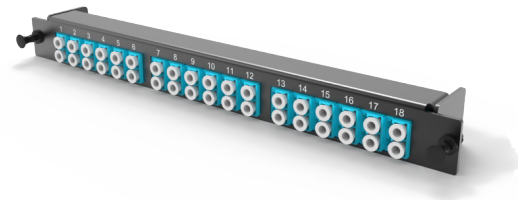

A2 - Adapter plate OM3

A2 - Adapter plate 18 x LC-Duplex adapters (aqua), MM

SPECIFICATION

| | |
|------------------------------|--------------------|
| Fiber type | MM 50/125 OM3 |
| Ports quantity | 18 ports |
| Type of interface, front end | LC Duplex adapter |
| Material | Metal |
| Product Series | A2 - Adapter Plate |
| Cassette/plate polarity | Type AS |
| Configuration | Multimode |

Part Numbers

| | |
|----------|---|
| 18213001 | A2 - Adapter plate 18 x LC-Duplex adapters (aqua), MM |
|----------|---|