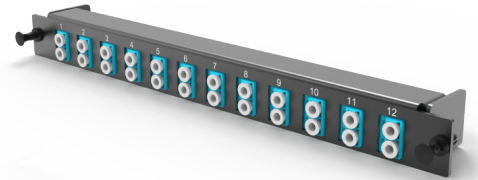

A2 - Adapter plate OM3

A2 - Adapter plate 12 x LC-Duplex adapters (aqua), MM

SPECIFICATION

Fiber type	MM 50/125 OM3
Ports quantity	12 ports
Type of interface, front end	LC Duplex adapter
Material	Metal
Colour	Black
Product Series	A2 - Adapter Plate
Cassette/plate polarity	Type AS
Configuration	Multimode

Part Numbers

18213002	A2 - Adapter plate 12 x LC-Duplex adapters (aqua), MM
----------	---