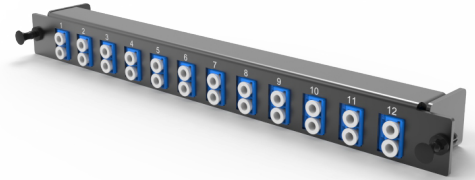

## A2 - Adapter plate SM

### A2 - Adapter plate 12 x LC-UPC Duplex adapters (blue), SM

#### SPECIFICATION

|                              |                       |
|------------------------------|-----------------------|
| Fiber type                   | SM 9/125 OS2          |
| Ports quantity               | 12 ports              |
| Type of interface, front end | LC-UPC Duplex adapter |
| Material                     | Metal                 |
| Colour                       | Black                 |
| Product Series               | A2 - Adapter Plate    |
| Cassette/plate polarity      | Type AS               |
| Configuration                | Singlemode            |

#### Part Numbers

|          |   |
|----------|---|
| 18219002 | A2 - Adapter plate 12 x LC-UPC Duplex adapters (blue), SM |
|----------|---|