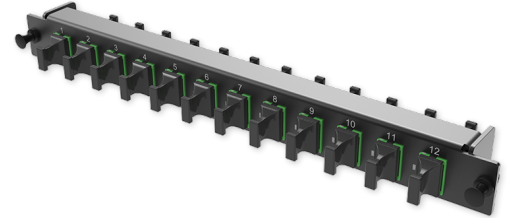

A2 - Adapter plate SM

A2 - Adapter plate 12 x MTP adapters (green), SM, type AS (Up&Down)

SPECIFICATION

Fiber type	SM 9/125 OS2
Ports quantity	12 ports
Type of interface, front end	MTP adapter (Opposed key)
Material	Metal
Colour	Black
Product Series	A2 - Adapter Plate
Cassette/plate polarity	Type AS (Up&Down)
Configuration	Singlemode

Part Numbers

18219003	A2 - Adapter plate 12 x MTP adapters (green), SM, type AS (Up&Down)
----------	---