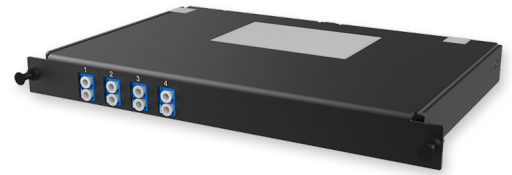

C2 - Cassette OS2 MTP(8)

C2 - Compact Cassette 08 x 09/125 OS2, MTP(8)m/LC-UPC Duplex, type UW, ULL

SPECIFICATION

Fiber quantity	8 fibers
Fiber type	SM 9/125 OS2
Connector, Side A	8F MTP MALE
Connector, Side B	LC-Duplex adapter
Loss Category	SM, Ultra Low Loss
Ports quantity	4 ports
Material	Metal
Cassette/plate polarity	Type UW (Universal Wiring)

Part Numbers

18129009	C2 - Compact Cassette 08 x 09/125 OS2, MTP(8)m/LC-UPC Duplex, type UW, ULL
----------	--