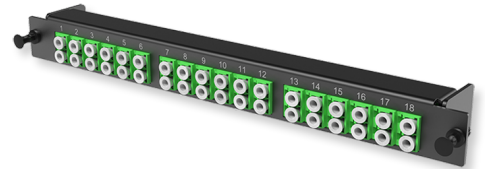

A2 - Adapter plate SM

A2 - Adapter plate 18 x LC-APC Duplex adapters (green), SM

SPECIFICATION

Fiber type	SM 9/125 OS2
Ports quantity	18 ports
Type of interface, front end	LC-APC Duplex adapter
Material	Metal
Colour	Black
Product Series	A2 - Adapter Plate
Cassette/plate polarity	Type AS
Configuration	Singlemode

Part Numbers

18219005	A2 - Adapter plate 18 x LC-APC Duplex adapters (green), SM
----------	--