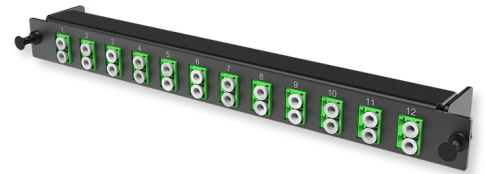

A2 - Adapter plate SM

A2 - Adapter plate 12 x LC-APC Duplex adapters (green), SM

SPECIFICATION

Fiber type	SM 9/125 OS2
Ports quantity	12 ports
Type of interface, front end	LC-APC Duplex adapter
Material	Metal
Colour	Black
Product Series	A2 - Adapter Plate
Cassette/plate polarity	Type AS
Configuration	Singlemode

Part Numbers

18219006	A2 - Adapter plate 12 x LC-APC Duplex adapters (green), SM
----------	--