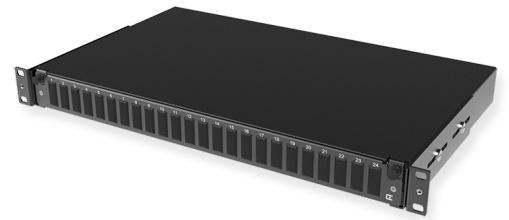

Fiber splice panel (unloaded) 1U

FO Panel sliding 24 x SC Duplex/LC Quad cut out, unloaded, 1U

SPECIFICATION

Ports quantity	24 ports
Type of interface, front end	SC Duplex/LC Quad cut out
Material	Aluminum alloy
Style	Sliding flash
Height	1 U
Includes	Unloaded

Part Numbers

10300002	FO Panel sliding 24 x SC Duplex/LC Quad cut out, unloaded, 1U, black
----------	--