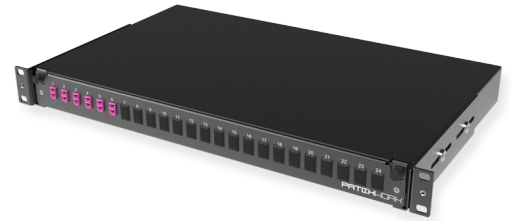

Fiber splice panel LC Duplex (loaded) 1U

FO Panel sliding 6 x LC Duplex ports, 50/125 OM4, loaded, 1U

SPECIFICATION

Fiber type	MM 50/125 OM4
Ports quantity	6 ports
Type of interface, front end	LC Duplex adapter
Material	Aluminum alloy
Style	Sliding flash
Height	1 U
Includes	Adapters, pigtails, splice tray, SMOUV splice protectors

Part Numbers

10314001	FO Panel sliding 6 x LC Duplex ports, 50/125 OM4, loaded, 1U, black
----------	---