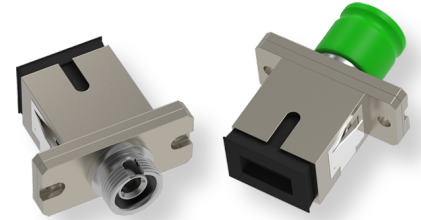

## Hybrid adapter

### FC-APC/SC-APC hybrid adapter, square flange

#### SPECIFICATION

Fiber type	SM 9/125 OS2
Number of channels	1
Alignment sleeve material	Standard Loss Zirconia
Flange type	square flange
Integrated shutters	no shutters

#### Part Numbers

480082	FC-APC/SC-APC hybrid adapter, square flange, Low Loss Zirconia sleeve
--------	---