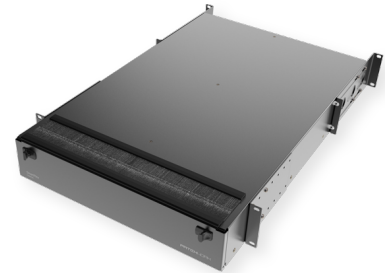

SmartFlex - chassis 2U for blade-switches

SF - Chassis 2U, empty, black

SPECIFICATION

Material	Stainless steel
Colour	Black
Height	2 U

Part Numbers

12100101	SF - Chassis 2U, empty, black
----------	-------------------------------