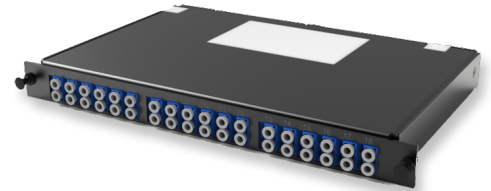

C2 - Cassette OS2 MPO(12)

C2 - Compact Cassette 36 x 09/125 OS2, MPO(12)f/LC-UPC Duplex, type UW

SPECIFICATION

Fiber quantity	36 fibers
Fiber type	SM 9/125 OS2
Connector, Side A	12F MPO FEMALE
Connector, Side B	LC-Duplex adapter
Loss Category	SM, Standard Loss
Ports quantity	18 ports
Material	Metal
Cassette/plate polarity	Type UW (Universal Wiring)

Part Numbers

18119017	C2 - Compact Cassette 36 x 09/125 OS2, MPO(12)f/LC-UPC Duplex, type UW
----------	--