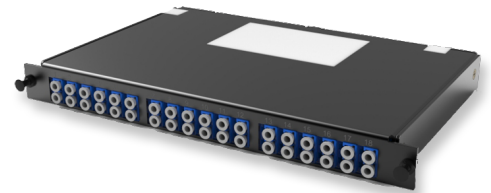

**C2 - Cassette OS2 MTP(12)**

C2 - Compact Cassette 36 x 09/125 OS2, MTP(12)f/LC-UPC Duplex, type UW, ULL

**SPECIFICATION**

Fiber quantity	36 fibers
Fiber type	SM 9/125 OS2
Connector, Side A	12F MTP FEMALE
Connector, Side B	LC-Duplex adapter
Loss Category	SM, Ultra Low Loss
Ports quantity	18 ports
Material	Metal
Cassette/plate polarity	Type UW (Universal Wiring)

**Part Numbers**

18129024	C2 - Compact Cassette 36 x 09/125 OS2, MTP(12)f/LC-UPC Duplex, type UW, ULL
----------	---