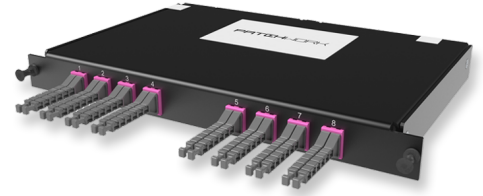

C2 - Cassette OM4 MTP(16)

C2 - Compact Cassette 32 x 50/125 OM4, MTP(16)f 8° APC/MDC, type UW, ULL

SPECIFICATION

Fiber quantity	32 fibers
Fiber type	MM 50/125 OM4
Connector, Side A	16F MM 8° APC MTP FEMALE
Connector, Side B	MDC 2 -port adapter
Loss Category	MM, Ultra Low Loss
Ports quantity	16 ports
Material	Metal
Cassette/plate polarity	Type UW (Universal Wiring)

Part Numbers

18124027	C2 - Compact Cassette 32 x 50/125 OM4, MTP(16)f 8° APC/MDC, тип UW, ULL
----------	---