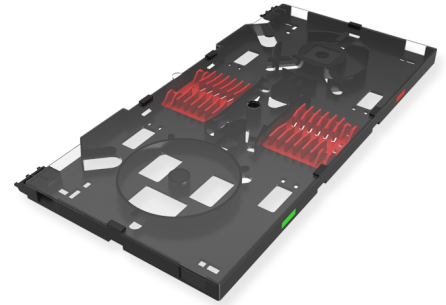

Fiber splice panel accessories

Splice tray for 24 SMOUV (40 mm) splice protectors, slim

SPECIFICATION

Part Numbers

10300006 Splice tray for 24 SMOUV (40 mm) splice protectors, slim