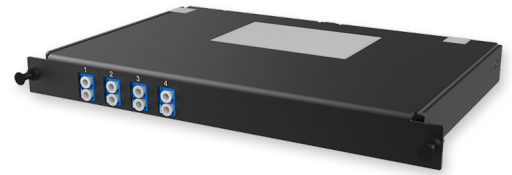

C2 - Cassette OS2 MTP(8)

C2 - Compact Cassette 08 x 09/125 OS2, MTP(8)f/LC-UPC Duplex, type UW, ULL

SPECIFICATION

Fiber quantity	8 fibers
Fiber type	SM 9/125 OS2
Connector, Side A	8F MTP FEMALE
Connector, Side B	LC-Duplex adapter
Loss Category	SM, Ultra Low Loss
Ports quantity	4 ports
Material	Metal
Cassette/plate polarity	Type UW (Universal Wiring)

Part Numbers

18129031	C2 - Compact Cassette 08 x 09/125 OS2, MTP(8)f/LC-UPC Duplex, type UW, ULL
----------	--