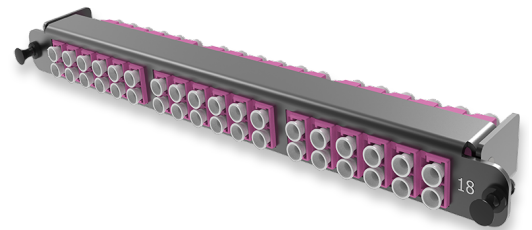

A2 - Adapter plate OM4

A2 - Adapter plate 18 x LC-Duplex adapters (heather violet), MM, (supports sliding Flex Tray)

SPECIFICATION

Fiber type	MM 50/125 OM4
Ports quantity	18 ports
Type of interface, front end	LC Duplex adapter
Material	Metal
Product Series	A2 - Adapter Plate
Cassette/plate polarity	Type AS
Configuration	Multimode

Part Numbers

18214101	A2 - Adapter plate 18 x LC-Duplex adapters (heather violet), MM, (supports sliding Flex Tray)
----------	---