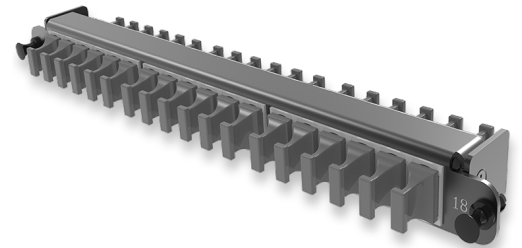

## A2 - Adapter plate MM

A2 - Adapter plate 18 x MTP adapters (black), MM, type AS (Up&Down), (supports sliding Flex Tray)

### SPECIFICATION

Fiber type	MM 50/125 OM4
Ports quantity	18 ports
Type of interface, front end	MTP adapter (Opposed key)
Material	Metal
Product Series	A2 - Adapter Plate
Cassette/plate polarity	Type AS (Up&Down)
Configuration	Multimode

### Part Numbers

18214105	A2 - Adapter plate 18 x MTP adapters (black), MM, type AS (Up&Down), (supports sliding Flex Tray)
----------	---