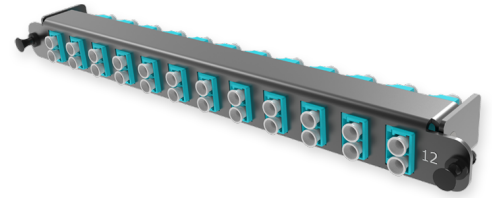

A2 - Adapter plate OM3

A2 - Adapter plate 12 x LC-Duplex adapters (aqua), MM, (supports sliding Flex Tray)

SPECIFICATION

Fiber type	MM 50/125 OM3
Ports quantity	12 ports
Type of interface, front end	LC Duplex adapter
Material	Metal
Product Series	A2 - Adapter Plate
Cassette/plate polarity	Type AS
Configuration	Multimode

Part Numbers

18213102	A2 - Adapter plate 12 x LC-Duplex adapters (aqua), MM, (supports sliding Flex Tray)
----------	---