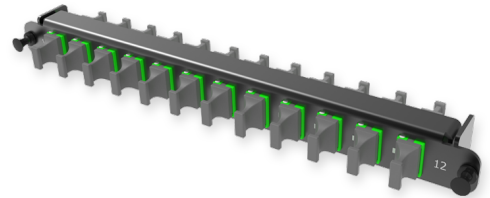

## A2 - Adapter plate SM

A2 - Adapter plate 12 x MTP adapters (green), SM, type AS (Up&Down), (supports sliding Flex Tray)

### SPECIFICATION

Fiber type	SM 9/125 OS2
Ports quantity	12 ports
Type of interface, front end	MTP adapter (Opposed key)
Material	Metal
Product Series	A2 - Adapter Plate
Cassette/plate polarity	Type AS (Up&Down)
Configuration	Singlemode

### Part Numbers

18219103	A2 - Adapter plate 12 x MTP adapters (green), SM, type AS (Up&Down), (supports sliding Flex Tray)
----------	---