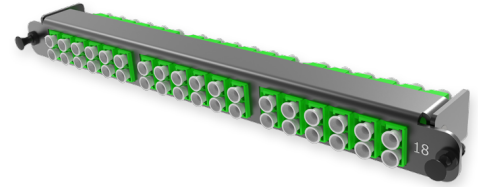

A2 - Adapter plate SM

A2 - Adapter plate 18 x LC-APC Duplex adapters (green), SM, (supports sliding Flex Tray)

SPECIFICATION

Fiber type	SM 9/125 OS2
Ports quantity	18 ports
Type of interface, front end	LC-APC Duplex adapter
Material	Metal
Product Series	A2 - Adapter Plate
Cassette/plate polarity	Type AS
Configuration	Singlemode

Part Numbers

18219105	A2 - Adapter plate 18 x LC-APC Duplex adapters (green), SM, (supports sliding Flex Tray)
----------	--