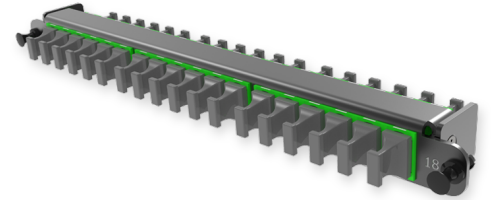

A2 - Adapter plate SM

A2 - Adapter plate 18 x MTP(16) adapters (green), SM, TIA type A (opposed key), (supports sliding Flex Tray)

SPECIFICATION

Fiber type	SM 9/125 OS2
Ports quantity	18 ports
Type of interface, front end	MTP(16) adapter (Opposed key)
Material	Metal
Product Series	A2 - Adapter Plate
Cassette/plate polarity	TIA type A
Configuration	Singlemode

Part Numbers

18219108	A2 - Adapter plate 18 x MTP(16) adapters (green), SM, TIA type A (opposed key), (supports sliding Flex Tray)
----------	--