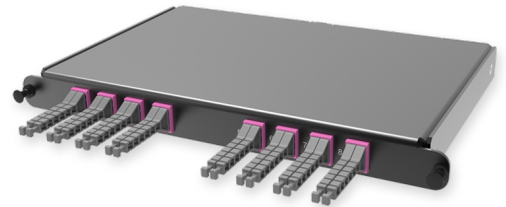

C2 - Cassette OM4 MTP(16)

C2 - Compact Cassette 32 x 50/125 OM4, MTP(16)f 8° APC/MDC, type UW, ULL, (supports sliding Flex Tray)

SPECIFICATION

Fiber quantity	32 fibers
Fiber type	MM 50/125 OM4
Connector, Side A	16F MM 8° APC MTP FEMALE
Connector, Side B	MDC 2 -port adapter
Loss Category	MM, Ultra Low Loss
Ports quantity	16 ports
Material	Metal
Product Series	C2 - Compact Cassette
Cassette/plate polarity	Type UW (Universal Wiring)
Configuration	Multimode

Part Numbers

18124127	C2 - Compact Cassette 32 x 50/125 OM4, MTP(16)f 8° APC/MDC, тип UW, ULL, (supports sliding Flex Tray)
----------	---