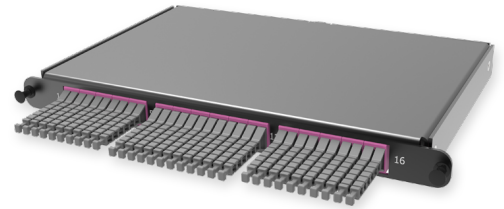

## C2 - Cassette OM4 MTP(16)

C2 - Compact Cassette 64 x 50/125 OM4, MTP(16)f 8° APC/MDC, type UW, ULL, (supports sliding Flex Tray)

### SPECIFICATION

Fiber quantity	64 fibers
Fiber type	MM 50/125 OM4
Connector, Side A	16F MM 8° APC MTP FEMALE
Connector, Side B	MDC 2 -port adapter
Loss Category	MM, Ultra Low Loss
Ports quantity	32 ports
Material	Metal
Product Series	C2 - Compact Cassette
Cassette/plate polarity	Type UW (Universal Wiring)
Configuration	Multimode

### Part Numbers

18124128	C2 - Compact Cassette 64 x 50/125 OM4, MTP(16)f 8° APC/MDC, тип UW, ULL, (supports sliding Flex Tray)
----------	---