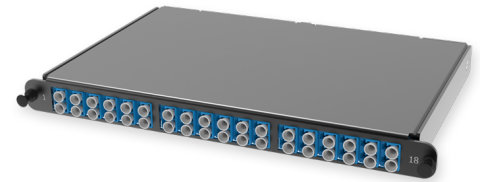

C2 - Cassette OS2 MTP(12)

C2 - Compact Cassette 36 x 09/125 OS2, MTP(12)m/LC-UPC Duplex, type AS, ULL, (supports sliding Flex Tray)

SPECIFICATION

Fiber quantity	36 fibers
Fiber type	SM 9/125 OS2
Connector, Side A	12F MTP MALE
Connector, Side B	LC-Duplex adapter
Loss Category	SM, Ultra Low Loss
Ports quantity	18 ports
Material	Metal
Cassette/plate polarity	Type A
Configuration	Singlemode

Part Numbers

18129101	C2 - Compact Cassette 36 x 09/125 OS2, MTP(12)m/LC-UPC Duplex, type AS, ULL, (supports sliding Flex Tray)
----------	---