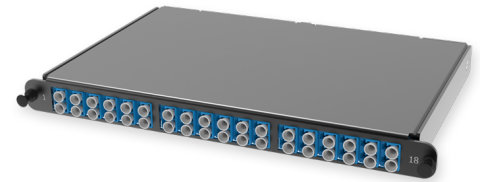

C2 - Cassette OS2 MTP(12)

C2 - Compact Cassette 36 x 09/125 OS2, MTP(12)m/LC-UPC Duplex, type UW, ULL, (supports sliding Flex Tray)

SPECIFICATION

Fiber quantity	36 fibers
Fiber type	SM 9/125 OS2
Connector, Side A	12F MTP MALE
Connector, Side B	LC-Duplex adapter
Loss Category	MM, Ultra Low Loss
Ports quantity	18 ports
Material	Metal
Cassette/plate polarity	Type UW (Universal Wiring)

Part Numbers

18129103	C2 - Compact Cassette 36 x 09/125 OS2, MTP(12)m/LC-UPC Duplex, type UW, ULL, (supports sliding Flex Tray)
----------	---