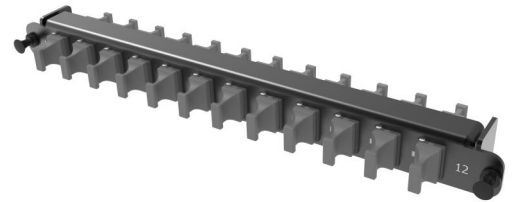

A2 - Adapter plate MM

A2 - Adapter plate 12 x MTP adapters (black), MM, type AS (Up&Down), (supports sliding Flex Tray)

SPECIFICATION

| | |
|------------------------------|---------------------------|
| Ports quantity | 12 ports |
| Type of interface, front end | MTP adapter (Opposed key) |
| Material | Metal |
| Product Series | A2 - Adapter Plate |
| Cassette/plate polarity | Type AS (Up&Down) |
| Configuration | Multimode |

Part Numbers

| | |
|----------|---|
| 18214103 | A2 - Adapter plate 12 x MTP adapters (black), MM, type AS (Up&Down), (supports sliding Flex Tray) |
|----------|---|