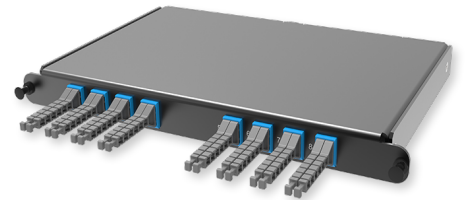

## C2 - Cassette OS2 MTP(16)

C2 - Compact Cassette 32 x 09/125 OS2, MTP(16)f/MDC-UPC, type UW, ULL, (supports sliding Flex Tray)

### SPECIFICATION

Fiber quantity	32 fibers
Fiber type	SM 9/125 OS2
Connector, Side A	16F MTP FEMALE
Connector, Side B	MDC 2 -port adapter
Loss Category	SM, Ultra Low Loss
Ports quantity	16 ports
Material	Metal
Product Series	C2 - Compact Cassette
Cassette/plate polarity	Type UW (Universal Wiring)

### Part Numbers

18129127	C2 - Compact Cassette 32 x 09/125 OS2, MTP(16)f/MDC-UPC, type UW, ULL, (supports sliding Flex Tray)
----------	---