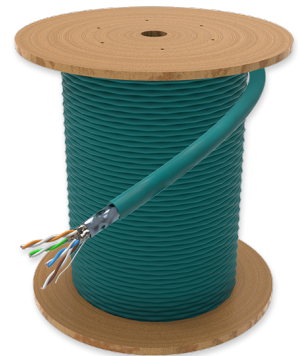

## F/FTP Cat.7 twisted pair cable

F/FTP Cat.7 Cable, 600 MHz, 23 AWG, LSZH 60332-3-22, 7.5 mm, turquoise blue (RAL 5018)

### SPECIFICATION

Outer Jacket Material	LSZH
Pairs quantity	4 pairs
Conductor type	Solid
Fire safety	П16 (testing acc. to ГОСТ IEC 60332-3-22-2011)
ISO Category	Category 7
Jacket colour	Turquoise blue
EN50575 CPR Cable EuroClass	no
Packaging type	Cartoon Box

### Part Numbers

77747101	S/FTP Cat.7 Cable, 600 MHz, 23 AWG, LSZH 60332-3-22, 7.7 mm, turquoise blue (RAL 5018), 305 m drum
----------	--