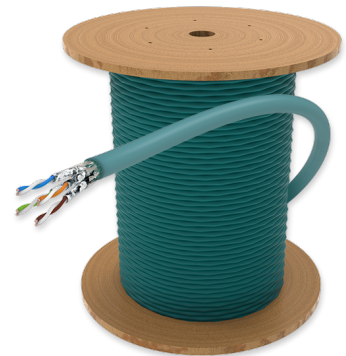

S/FTP Cat.7 twisted pair cable

S/FTP Cat.7 Cable, 600 MHz, 23 AWG, LSZH 60332-3-22, 7.7 mm, turquoise blue (RAL 5018)

SPECIFICATION

Outer Jacket Material	LSZH
Pairs quantity	4 pairs
Conductor type	Solid
Fire safety	П16 (testing acc. to ГОСТ IEC 60332-3-22-2011)
ISO Category	Category 7
Jacket colour	Turquoise blue
EN50575 CPR Cable EuroClass	no
Packaging type	Cartoon Box

Part Numbers

77747102	S/FTP Cat.7 Cable, 600 MHz, 23 AWG, LSZH 60332-3-22, 7.7 mm, turquoise blue (RAL 5018)
----------	--