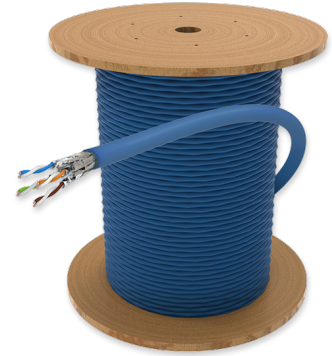

## S/FTP Cat.7A twisted pair cable

S/FTP Cat.7A Cable, 1000 MHz, 23 AWG, LSZH 60332-3-22, 7.7 mm, sky blue (RAL 5015), 305 m reel

### SPECIFICATION

Outer Jacket Material	LSZH
Pairs quantity	4 pairs
Conductor type	Solid
Fire safety	П16 (testing acc. to ГОСТ IEC 60332-3-22-2011)
ISO Category	Category 7A
Jacket colour	Sky blue
EN50575 CPR Cable EuroClass	no
Packaging type	Cartoon Box

### Part Numbers

77747201	S/FTP Cat.7A Cable, 1000 MHz, 23 AWG, LSZH 60332-3-22, 7.7 mm, sky blue (RAL 5015), 305 m drum
----------	--