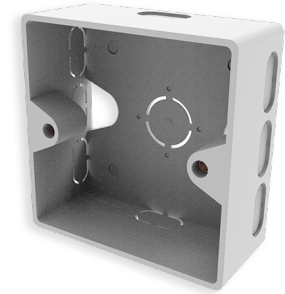

Surface mount outlet back box

Wall mounted box, French style, 80x80x35 mm

SPECIFICATION

Part Numbers

77190012	Wall mounted box, French style, 80x80x35 mm
----------	---
