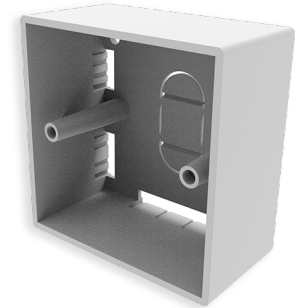

Surface mount outlet back box

Wall mounted box, French style, 80x80x42 mm

SPECIFICATION

Part Numbers

77190013	Wall mounted box, French style, 80x80x42 mm
----------	---
