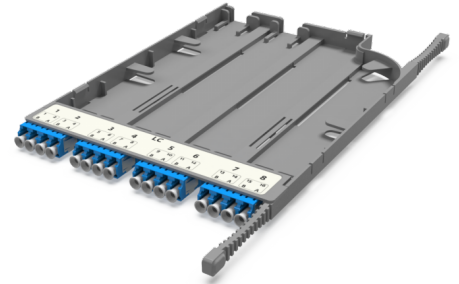

CA3 - Adapter cassette SM

CA3 - Adapter cassette 8 x LC-UPC Duplex adapters (blue), SM

SPECIFICATION

Fiber type	SM 9/125 OS2
Ports quantity	8 ports
Type of interface, front end	LC-UPC Duplex adapter
Material	Engineering Plastic
Product Series	CA3 - Adapter cassette Currant
Cassette/plate polarity	Type AS
Configuration	Singlemode

Part Numbers

30223003	CA3 - Adapter cassette 8 x LC-UPC Duplex adapters (blue), SM
----------	--