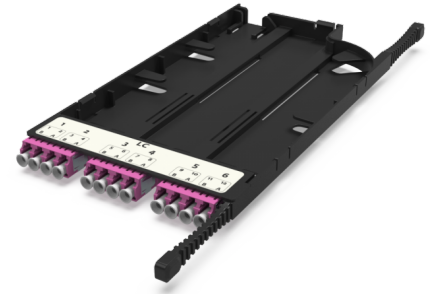

CA4 - Adapter cassette MM

CA4 - Adapter cassette 6 x LC Duplex adapters (heather violet), MM

SPECIFICATION

Fiber type	MM 50/125 OM4
Ports quantity	6 ports
Type of interface, front end	LC Duplex adapter
Material	Engineering Plastic
Product Series	CA4 - Adapter cassette Currant
Cassette/plate polarity	Type AS
Configuration	Multimode

Part Numbers

30224001	CA4 - Adapter cassette 6 x LC Duplex adapters (heather violet), MM
----------	--