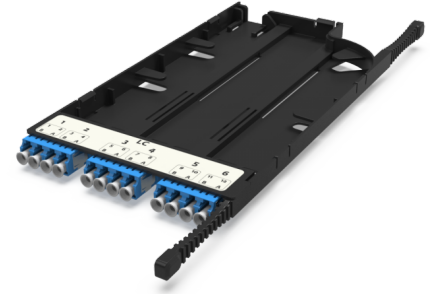

CA4 - Adapter cassette SM

CA4 - Adapter cassette 6 x LC-UPC Duplex adapters (blue), SM

SPECIFICATION

Fiber type	SM 9/125 OS2
Ports quantity	6 ports
Type of interface, front end	LC-UPC Duplex adapter
Material	Engineering Plastic
Product Series	CA4 - Adapter cassette Currant
Cassette/plate polarity	Type AS
Configuration	Singlemode

Part Numbers

30224003	CA4 - Adapter cassette 6 x LC-UPC Duplex adapters (blue), SM
----------	--