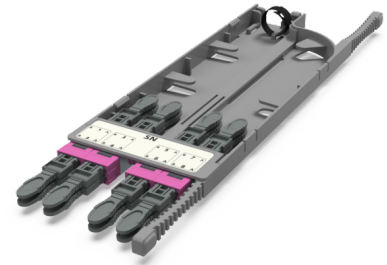

CA6 - Adapter cassette MM

CA6 - Adapter cassette 8 x SN adapters (heather violet), MM

SPECIFICATION

Fiber type	MM 50/125 OM4
Ports quantity	8 ports
Type of interface, front end	SN adapter
Material	Engineering Plastic
Product Series	CA6 - Adapter cassette Currant
Cassette/plate polarity	Type AS
Configuration	Multimode

Part Numbers

30226010	CA6 - Adapter cassette 8 x SN adapters (heather violet), MM
----------	---