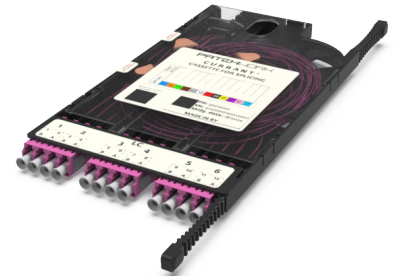

CS4 - Cassette for splicing OM4 LC

CS4 - Cassette for splicing, 12 x 50/125 OM4, LC Duplex; includes: SMOUV, splice tray; 12 pigtails

SPECIFICATION

Fiber type	MM 50/125 OM4
Ports quantity	6 ports
Type of interface, front end	LC Duplex adapter
Material	Engineering Plastic
Product Series	CS4 - Cassette for splicing Currant
Configuration	Multimode
Includes	Adapters, pigtails, splice tray, SMOUV splice protectors

Part Numbers

30234001	CS4 - Cassette for splicing, 12 x 50/125 OM4, LC Duplex; includes: SMOUV, splice tray; 12 pigtails
----------	--