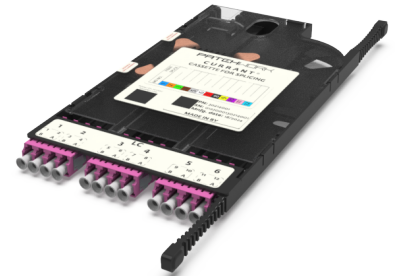

CS4 - Cassette for splicing OM4 LC

CS4 - Cassette for splicing, 12 x 50/125 OM4, LC Duplex; includes: SMOUV, splice tray; pigtails are ordered separately

SPECIFICATION

Fiber type	MM 50/125 OM4
Ports quantity	6 ports
Type of interface, front end	LC Duplex adapter
Material	Engineering Plastic
Product Series	CS4 - Cassette for splicing Currant
Configuration	Multimode
Includes	Adapters, splice tray, SMOUV splice protectors (without pigtails)

Part Numbers

30234003	CS4 - Cassette for splicing, 12 x 50/125 OM4, LC Duplex; includes: SMOUV, splice tray; pigtails are ordered separately
----------	--