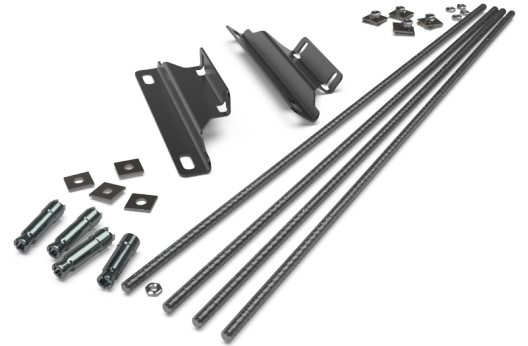

Juniperus - Raised floor fixing kit

Juniperus - Raised floor fixing kit

SPECIFICATION

Mounting type	Raised floor fixing
---------------	---------------------

Part Numbers

30000010	Juniperus - Raised floor fixing kit
----------	-------------------------------------